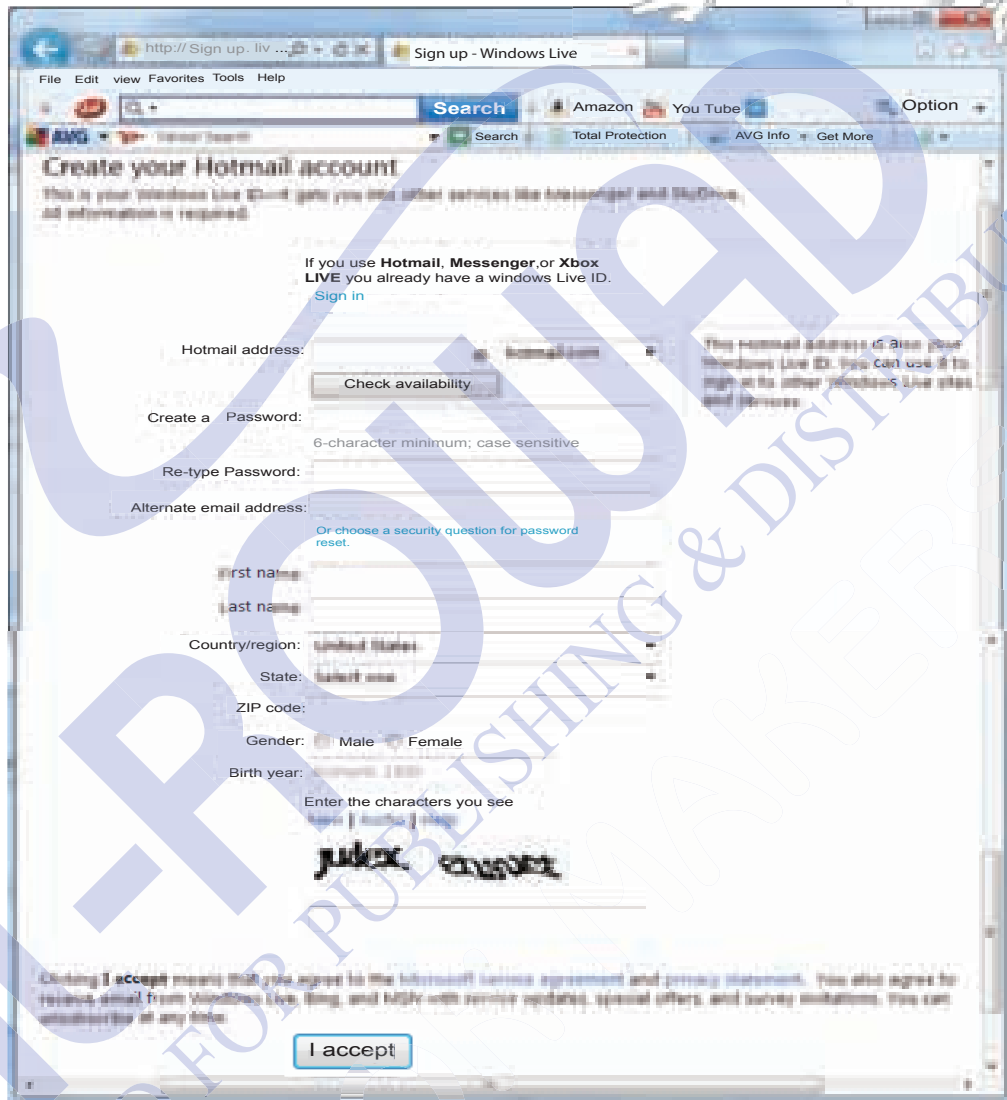

### Third: create an email

All websites that provides free email shares the same main steps for registering the email. to create an email on [www.msn.com](http://www.msn.com) pursue the following:

1- enter the website [www.msn.com](http://www.msn.com), the following screen will appears:

2- move the cursor to [hotmail](http://hotmail.com) and click on it , the following screen will appear:

3- click on  button, the following screen will appear:

4- Fill the required information as follows :