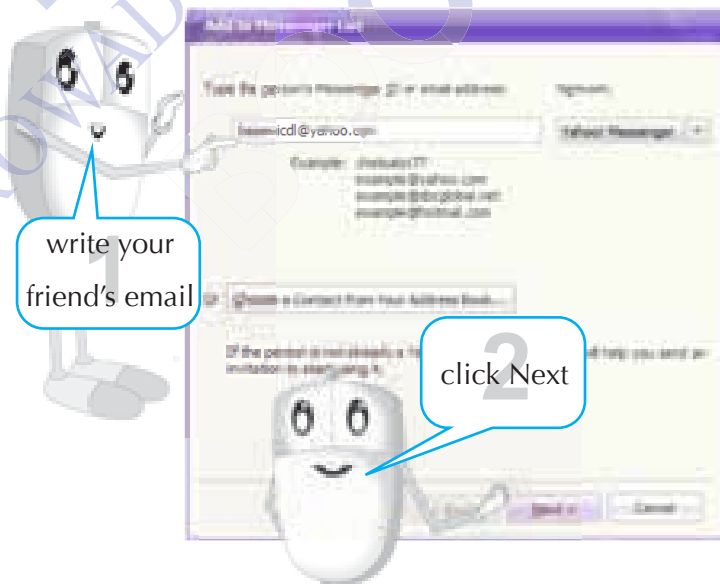

- 1- Search for the yahoo messenger  then Run the program.
- 2- The following screen will appear:

The screenshot shows the Yahoo! Messenger login interface. It features a 'Yahoo! ID' field, a 'Password' field, and a 'Sign in' button. Below the password field are checkboxes for 'Remember my ID & Password', 'Sign in automatically', and 'Sign in as invisible to everyone'. At the bottom, there is a 'Language' dropdown set to 'English (U.S.)' and links for 'Get a new yahoo! ID...' and 'Forgot your password?'. Three cartoon characters are overlaid on the page with callout boxes: one points to the ID field, another to the password field, and a third to the 'Sign in' button.

- 3- Write the email address and the password in the right place, then click on 

button the following screen will appear:

**To add a friend do the following**

1- Select the command **Add a Contact** **Ctrl+Shift+A** from **Contacts** menu as in the following figure:

2- The following screen will appear:

3- Write the email address you want to add then click on  button, the following screen will appear:

4- Click on  button then on  button, a message will be sent to the email you want to add, to accept the addition.

### How to do chatting

1- When one of the addresses is glowing (on line) as in the following figure :

2- double click on the address, the following chatting screen will appear:

**Activity**  
(3) **chatting**